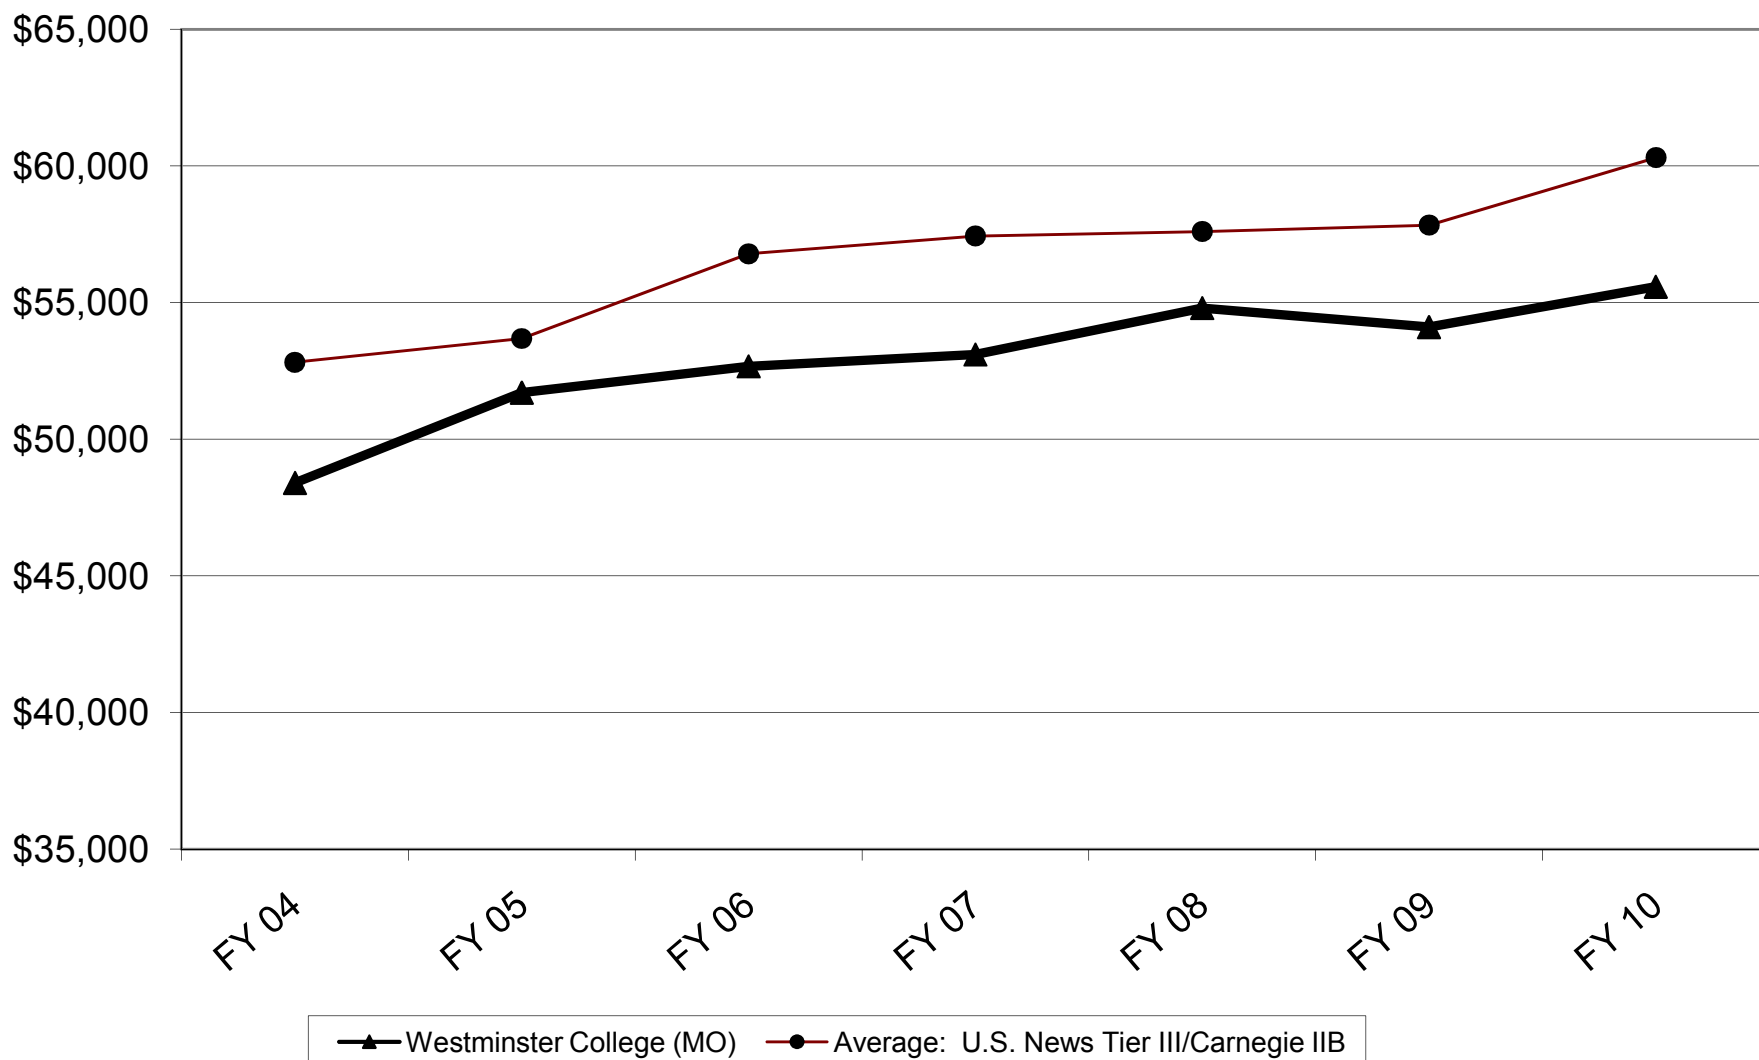

Average Salary All Ranks

Faculty Salary Comparison -- U.S. News Tier III IIB's (w/o benefits)

| | FY 10 |
|--|----------|
| Albright College (PA) | IIB |
| Professor | \$82,800 |
| Associate Professor | \$67,100 |
| Assistant Professor | \$52,800 |
| Instructor | \$44,800 |
| All Ranks | \$62,900 |
| Alma College (MI) | IIB |
| Professor | \$75,400 |
| Associate Professor | \$60,800 |
| Assistant Professor | \$52,100 |
| Instructor | \$43,500 |
| All Ranks | \$63,300 |
| American Jewish University (CA) | IIB |
| Professor | n.a. |
| Associate Professor | n.a. |
| Assistant Professor | n.a. |
| Instructor | n.a. |
| All Ranks | n.a. |
| Asbury College (KY) | IIB |
| Professor | \$58,400 |
| Associate Professor | \$51,400 |
| Assistant Professor | \$44,900 |
| Instructor | \$38,700 |
| All Ranks | \$52,300 |
| Baker University (KS) | IIB |
| Professor | \$60,900 |
| Associate Professor | \$51,500 |
| Assistant Professor | \$46,300 |
| Instructor | \$38,100 |
| All Ranks | \$52,300 |
| Berea College (KY) | IIB |
| Professor | \$82,100 |
| Associate Professor | \$65,000 |
| Assistant Professor | \$51,500 |
| Instructor | \$44,000 |
| All Ranks | \$66,200 |
| Bethany College (WV) | IIB |
| Professor | n.a. |
| Associate Professor | n.a. |
| Assistant Professor | n.a. |
| Instructor | n.a. |
| All Ranks | n.a. |
| Bethel College (KS) | IIB |
| Professor | n.a. |
| Associate Professor | n.a. |
| Assistant Professor | n.a. |
| Instructor | n.a. |
| All Ranks | n.a. |
| Bridgewater College (VA) | IIB |
| Professor | \$70,200 |
| Associate Professor | \$57,800 |
| Assistant Professor | \$49,500 |
| Instructor | \$41,600 |
| All Ranks | \$55,400 |