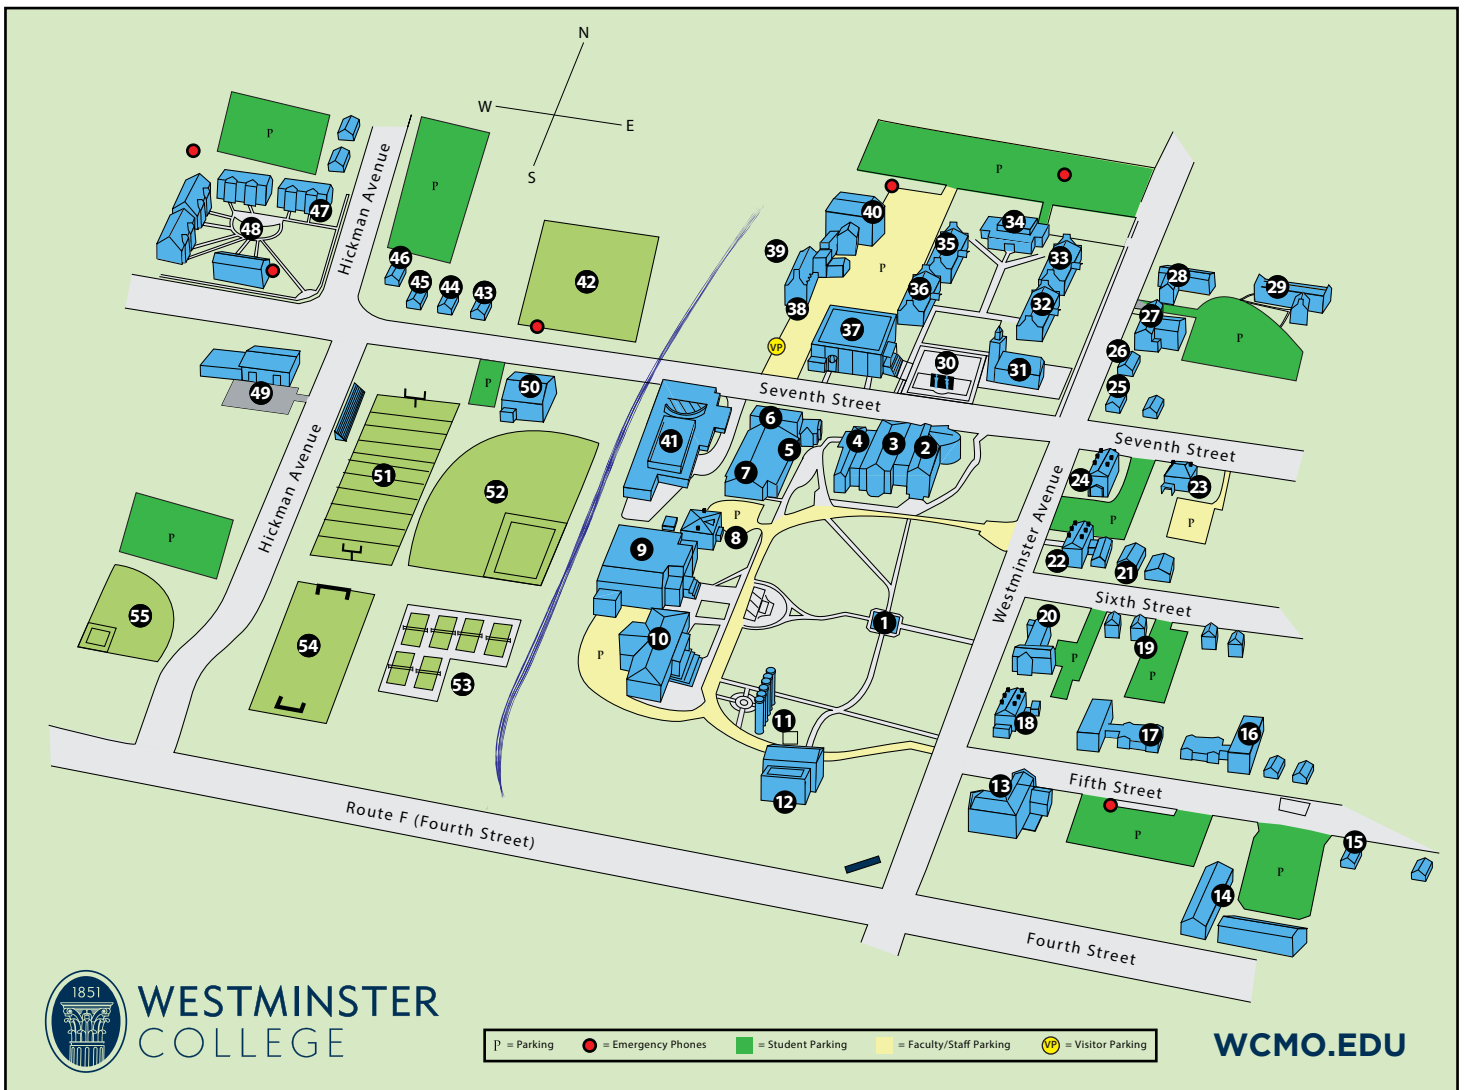

# THE CAMPUS OF WESTMINSTER COLLEGE | FULTON, MO

- |  |   |  |
|--|---|--|
| 1 Davidson Leadership Plaza  | 18 Phi Delta Theta Fraternity   | 35 Scott Hall  |
| 2 Hazel Wing   | 19 Beta Theta Pi Fraternity   | 36 Rice Hall   |
| 3 Reeves Library   | 20 Center for Faith and Service/<br>Remley Women and Gender Center                      | 37 Champ Auditorium                                  |
| 4 Student Success Center   | 21 Sustainability Office  | 38 Bookstore   |
| 5 Hunter Activity Center   | 22 Kappa Alpha Order Fraternity   | 39 Mueller Leadership Hall (Backer Dining Room)      |
| 6 Johnson College Inn (JCI)/<br>Westminster Women's History Museum | 23 Jack Marshall Alumni Center  | 40 Kent and Judith Mueller Student Center            |
| 7 Veterans Memorial and Museum/<br>Mabee Gym                       | 24 Delta Tau Delta Fraternity   | 41 Coulter Science Center                            |
| 8 Washington West House  | 25 Churchill Institute  | 42 Practice Field                                    |
| 9 Historic Gymnasium   | 26 Campus Safety and Security   | 43 Football Coaches' Offices                         |
| 10 Westminster Hall  | 27 Wetterau Hall  | 44 Softball Coaches' Offices                         |
| 11 The Columns   | 28 Sweazey Hall   | 45 M/W Soccer, M/W Tennis Coaches' Offices           |
| 12 Newnham Hall  | 29 Weigle Hall  | 46 Greenhouse  |
| 13 Sigma Chi Fraternity  | 30 Latshaw Plaza/Breakthrough<br>(Berlin Wall Sculpture)                                | 47 ECO House   |
| 14 Westminster Apartments  | 31 Church of St. Mary, The Virgin, Aldermanbury/<br>America's National Churchill Museum | 48 Westminster Grove Townhouses                      |
| 15 Pre-Engineering Workshop  | 32 Marquess Hall  | 49 General Services (Plant Operations)               |
| 16 Sigma Alpha Epsilon Fraternity                                  | 33 Gage Hall  | 50 Wetterau Center for Field Sports                  |
| 17 Emerson Hall  | 34 Sloss Hall   | 51 Kent and Judith Mueller Stadium (Football/Soccer) |
|  |   | 52 Saucier Field (Baseball)                          |
|  |   | 53 Elder Tennis Courts                               |
|  |   | 54 Practice Field                                    |
|  |   | 55 Blue Jay Softball Field                           |