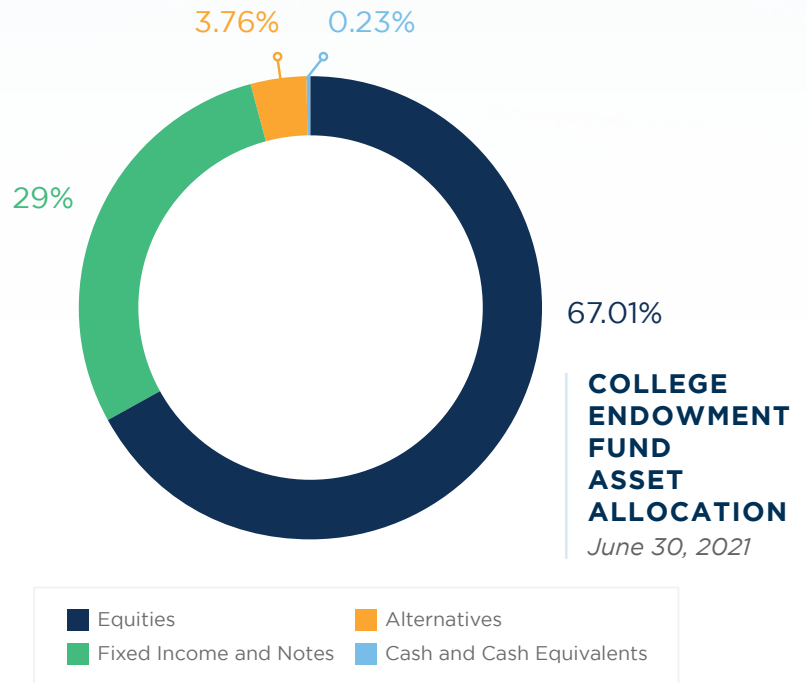

WESTMINSTER
COLLEGE

2021

ENDOWMENT
REPORT

ENDOWMENT ASSET ALLOCATION AND PERFORMANCE

Westminster College, through a Board-managed investment committee, utilizes Commerce Trust Company, a division of Commerce Bank, to assist in managing its endowment fund, comprised of an investment portfolio of equities, fixed income, alternative investments, cash and cash equivalents totaling approximately \$50.5 million. Additionally, approximately \$8.8 million of the endowment value is in a promissory note representing a loan to the College's Operating Fund, resulting in an endowment fund aggregate book value as of June 30, 2021, (FY 2021) of approximately \$59.3 million.

FISCAL YEAR 2021

Ending June 30, 2021

For the College's Fiscal Year ending June 30, 2021, total investment portfolio returns were strong, supported by solid equity market returns as the global economy restarted after the pandemic-induced shutdown. While the overall investment portfolio return lagged the policy benchmark for the fiscal year, due primarily to a defensive stance taken in the portfolio around the 2020 presidential election, results for the rest of the year were in line with the benchmark. Over the past five years ending June 2021, the endowment fund has had cumulative net withdrawals of approximately \$10.6 million. During this same five years, investment gains have been \$21.1 million, or the 8.8 percent annualized return reflected in this graph, which has helped the endowment fund's experience solid asset growth during the period.

ENDOWMENT USAGE

Total endowment utilization was approximately \$4 million for FY 2021. This utilization is based on approximately \$1.3 million drawn from endowment earnings while distributions from other endowed funds totaled approximately \$2.7 million.