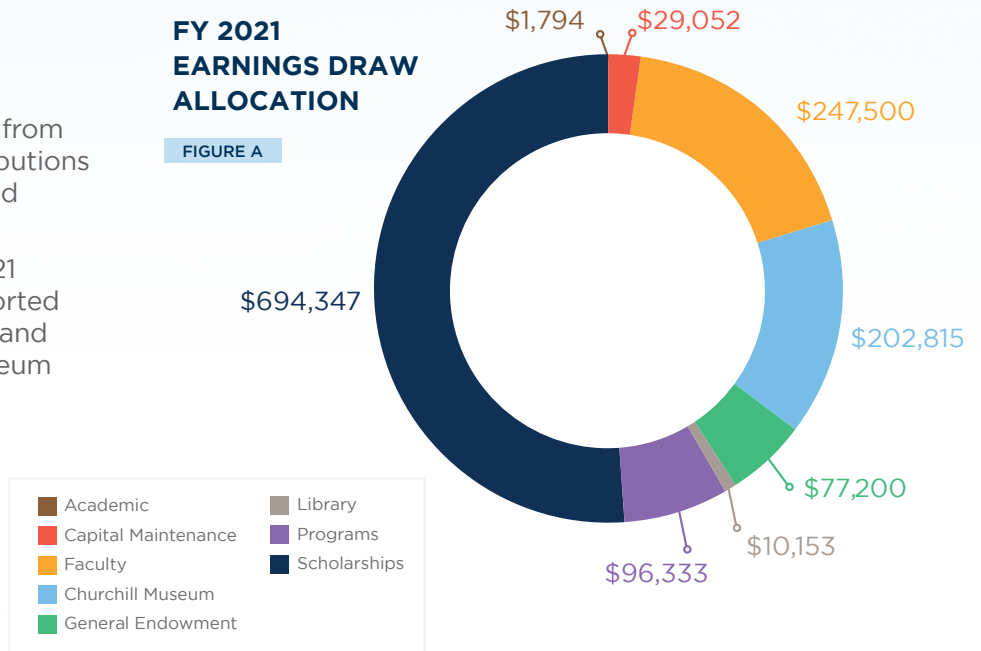

ENDOWMENT USAGE

Total endowment utilization was approximately $4 million for FY 2021. This utilization is based on approximately $1.3 million drawn from endowment earnings while distributions from other endowed funds totaled approximately $2.7 million.

Figure A outlines how the FY 2021 endowment earnings draw supported vital activities within the College and America's National Churchill Museum (ANCM).

FY 2021 EARNINGS DRAW ALLOCATION

FIGURE A