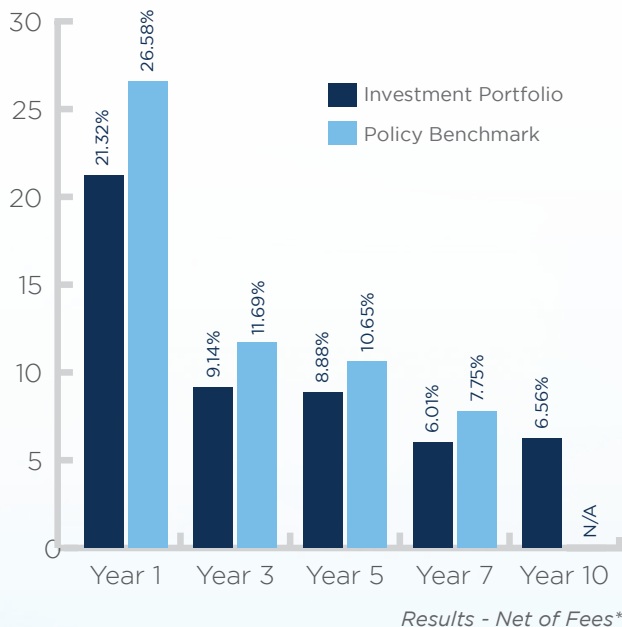

WESTMINSTER
COLLEGE

2021

ENDOWMENT
REPORT

ENDOWMENT ASSET ALLOCATION AND PERFORMANCE

Westminster College, through a Board-managed investment committee, utilizes Commerce Trust Company, a division of Commerce Bank, to assist in managing its endowment fund, comprised of an investment portfolio of equities, fixed income, alternative investments, cash and cash equivalents totaling approximately \$50.5 million. Additionally, approximately \$8.8 million of the endowment value is in a promissory note representing a loan to the College's Operating Fund, resulting in an endowment fund aggregate book value as of June 30, 2021, (FY 2021) of approximately \$59.3 million.

FISCAL YEAR 2021

Ending June 30, 2021

For the College's Fiscal Year ending June 30, 2021, total investment portfolio returns were strong, supported by solid equity market returns as the global economy restarted after the pandemic-induced shutdown. While the overall investment portfolio return lagged the policy benchmark for the fiscal year, due primarily to a defensive stance taken in the portfolio around the 2020 presidential election, results for the rest of the year were in line with the benchmark. Over the past five years ending June 2021, the endowment fund has had cumulative net withdrawals of approximately \$10.6 million. During this same five years, investment gains have been \$21.1 million, or the 8.8 percent annualized return reflected in this graph, which has helped the endowment fund's experience solid asset growth during the period.