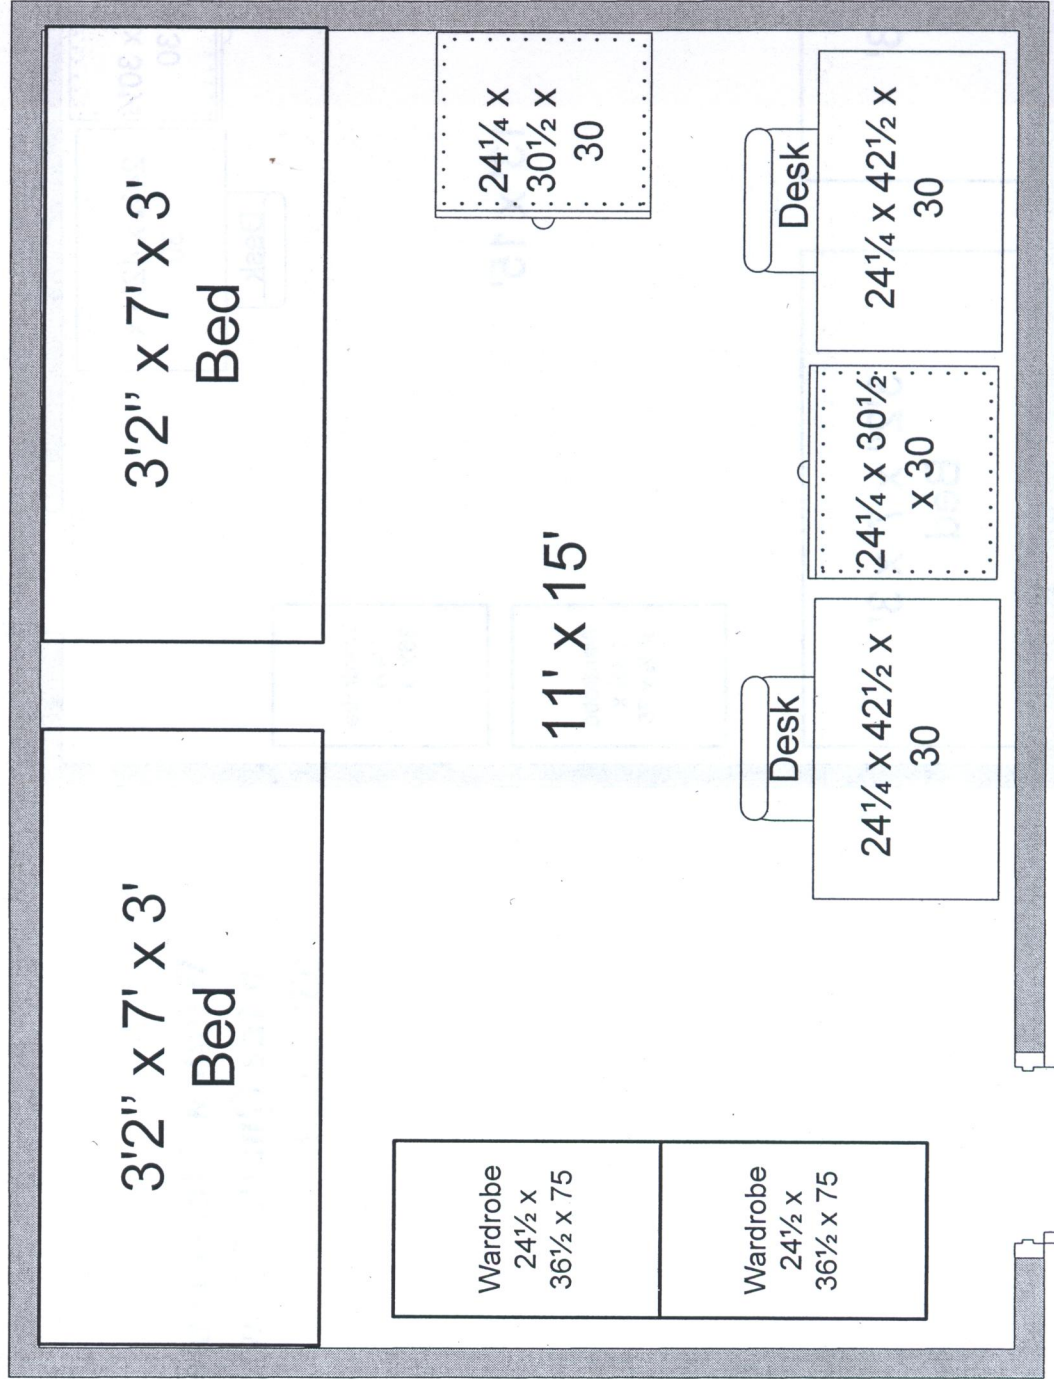

Front Room (# 1 & 2) in the Quad: Rice Hall, Scott Hall, Marquess Hall and Gage Hall

Back Room (#3 & 4) in the Quad: Rice Hall, Scott Hall, Marquess Hall and Gage Hall

Window Measurements in the Quad:
72" width x 63" length.