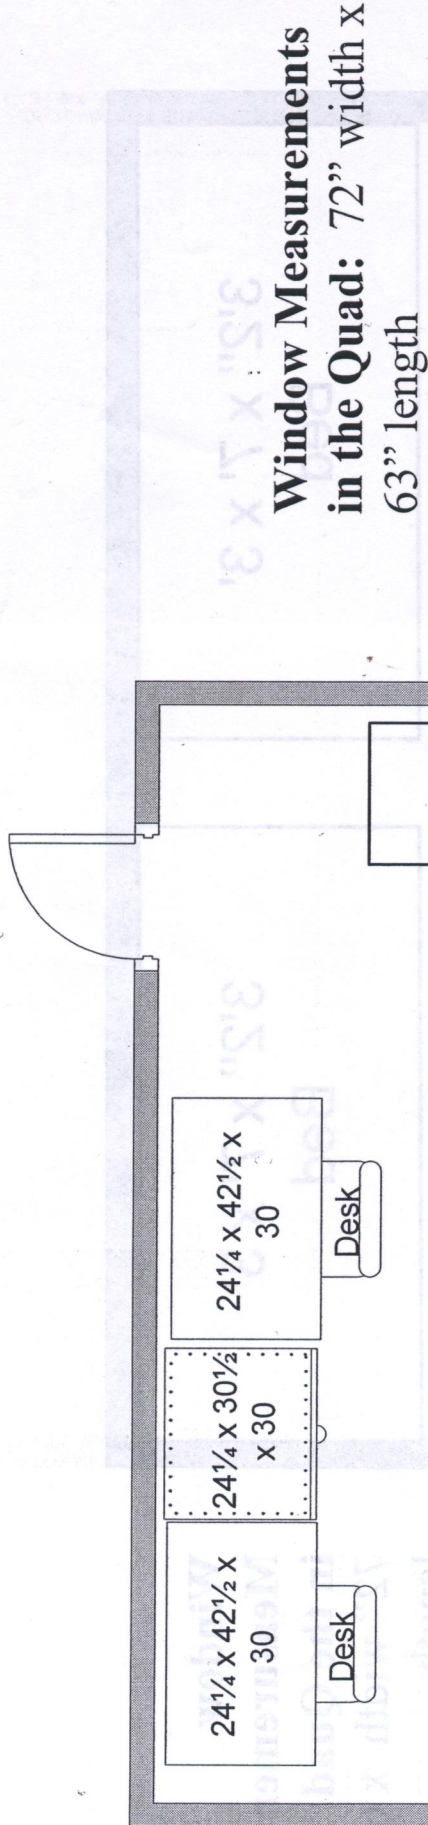

Front Room (# 1 & 2) in the Quad: Rice Hall, Scott Hall, Marquess Hall and Gage Hall

Back Room (#3 & 4) in the Quad: Rice Hall, Scott Hall, Marquess Hall and Gage Hall

Window Measurements in the Quad:
72" width x 63" length.